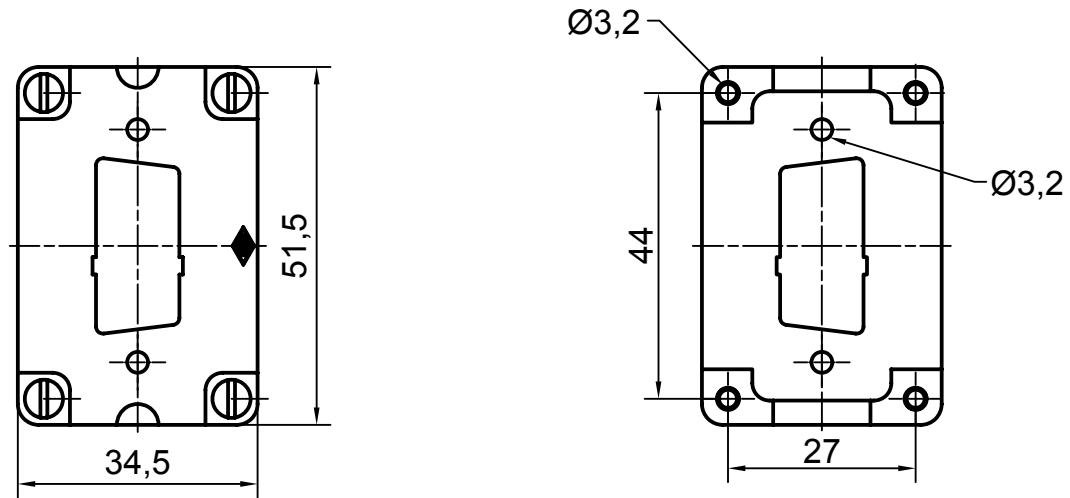

Diritti riservati

All rights reserved

Date 10.01.2007	CR 15 AD1	Scale	
Sign.	plates for 1 D-SUB insert 15 poles	1:1	